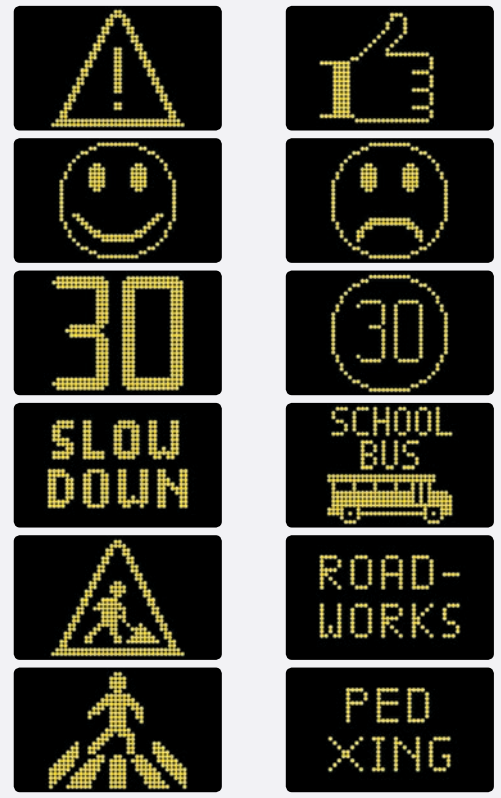

Details:

Sample messages and graphics:

Available LED colors: amber or white.

MUTCD compliant!

Innovation, Science and Economic Development Canada